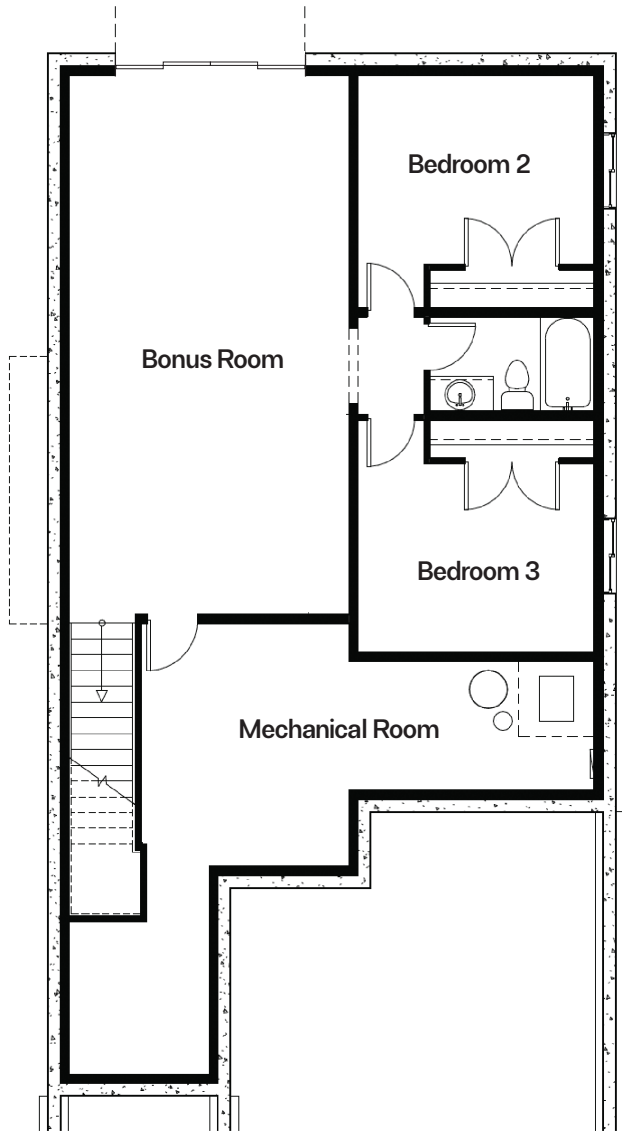

The Ethan 88 Sunrise Heath

SUNSET RIDGE 

1379 sqft
3 Bedroom
2.5 Bathroom
Walkout Basement

Ext. Siding
Evening Blue
Hardie Board

Ext. Corner Boards & Trim
Cobblestone
Hardie Board

Basement

Main Floor