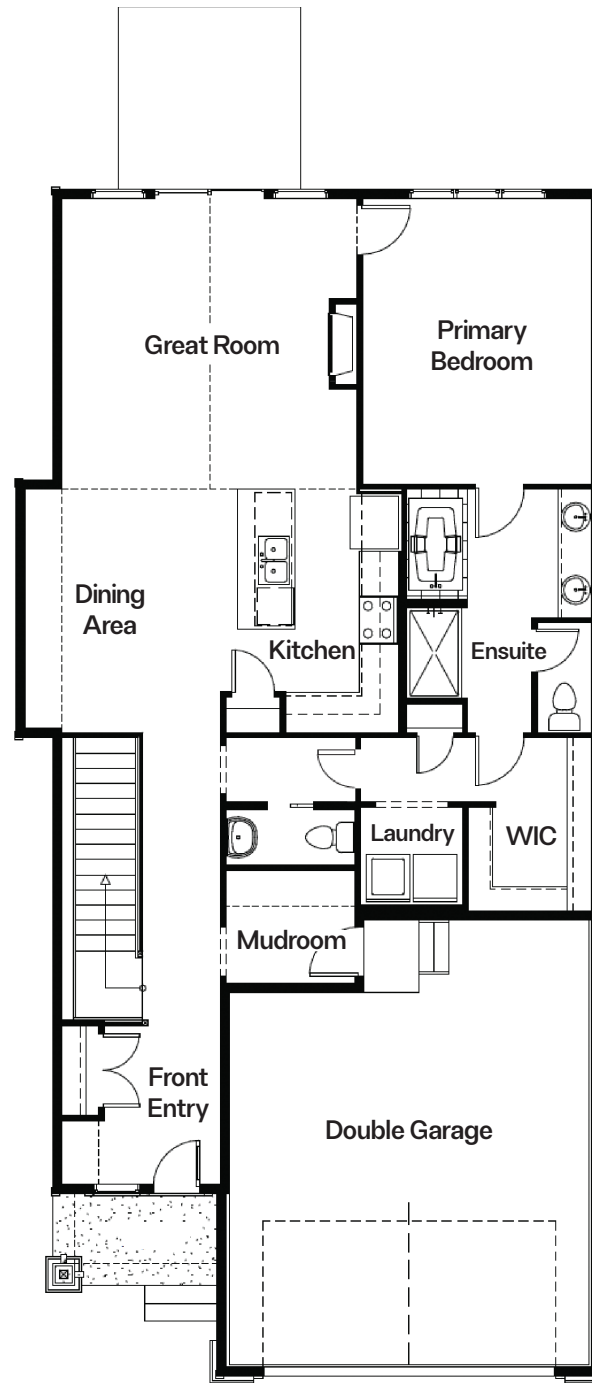

The Ethan 88 Sunrise Heath

SUNSET RIDGE 

1379 sqft
3 Bedroom
2.5 Bathroom
Walkout Basement

Ext. Siding
Evening Blue
Hardie Board

Ext. Corner Boards & Trim
Cobblestone
Hardie Board

Basement

Main Floor